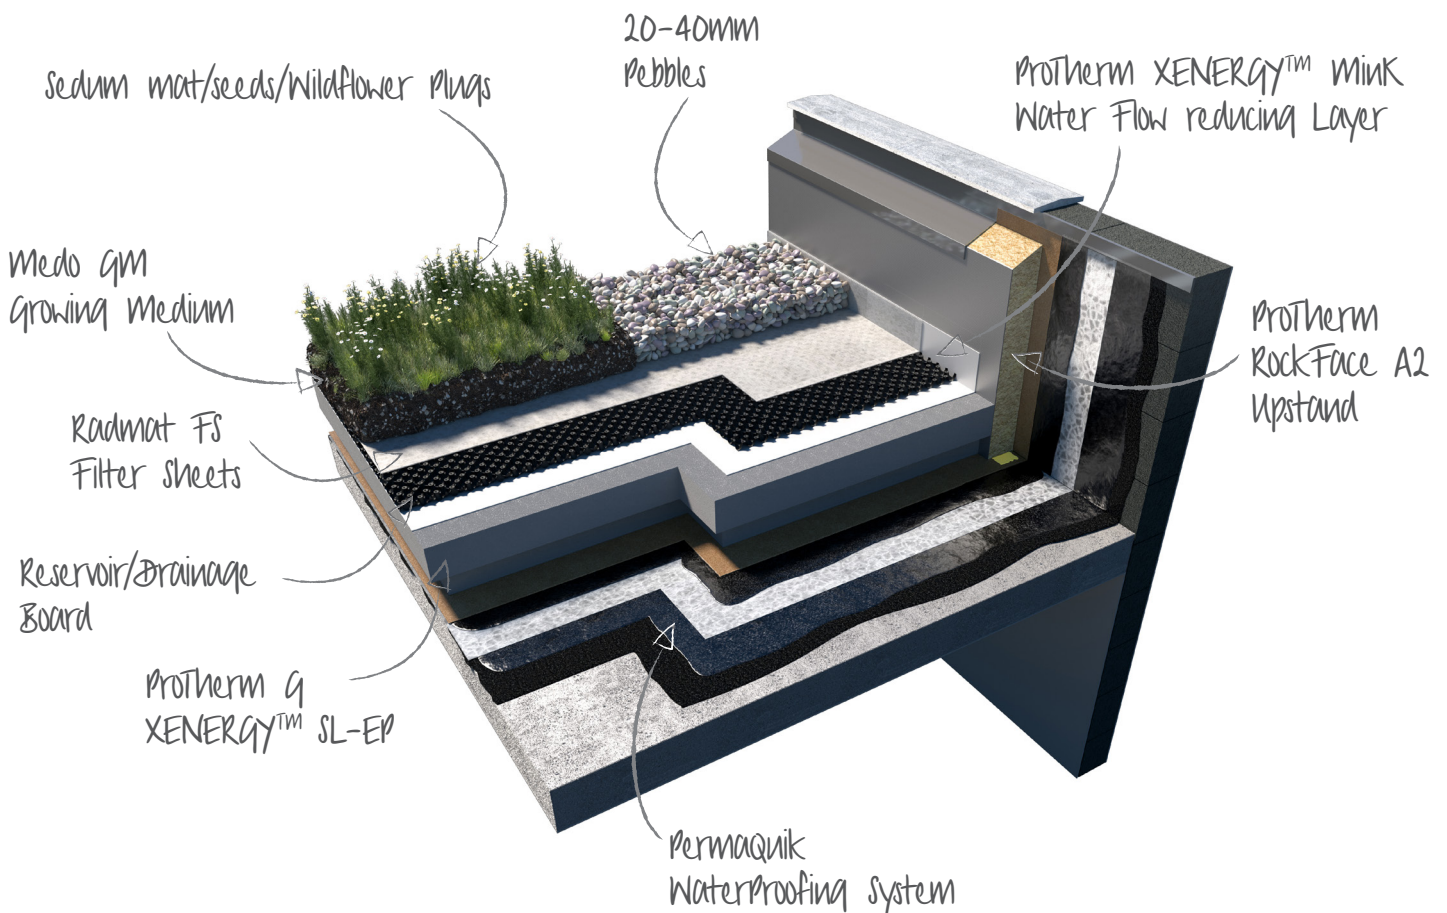

The Living Green Roof System

MedO is a green roof system that utilises established green roofing technologies in a simple and straightforward way. A variety of green roof solutions can be created; from low maintenance sedum matting and wildflower meadows to landscaped roof gardens with lawns, shrubs and water features.

MedO green roofing systems can transform both new and existing roofs into lush, vibrant, biodiverse environments that protect your roof membrane. The decline of many species of wildflower and insects has accelerated with the decrease of natural habitats – the recent reduction in the bee population is said to be one such casualty. Installing a green roof is an ideal opportunity to create conditions for natural wild flower plants and increase biodiversity, as well as protecting and prolonging the life of your roof membrane. Radmat provide pre-grown sedum matting, wildflower seed mixes and more conventional plug plants varieties.

To eliminate the risk of the MedO living green roof system not being designed to complement the waterproofing system, and to eliminate warranty risk or split liability, MedO is designed to be installed on our PermaQuik, ParaFlex FD or EshaFlex waterproofing systems, which are BBA Certified for zero falls applications. For project specific information, specification and design support please contact Radmat using any of the means shown on the back page.