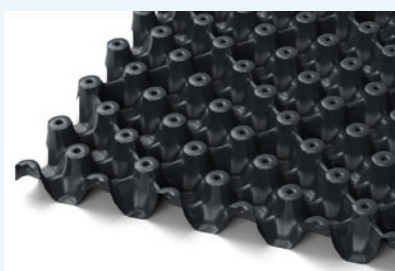

Filter Sheets and Reservoir/Drainage board

Radmat provide a range of filter sheets and drainage board to suit a living green roof system. Contact us for advice in design and planning by any of the means on the back page.