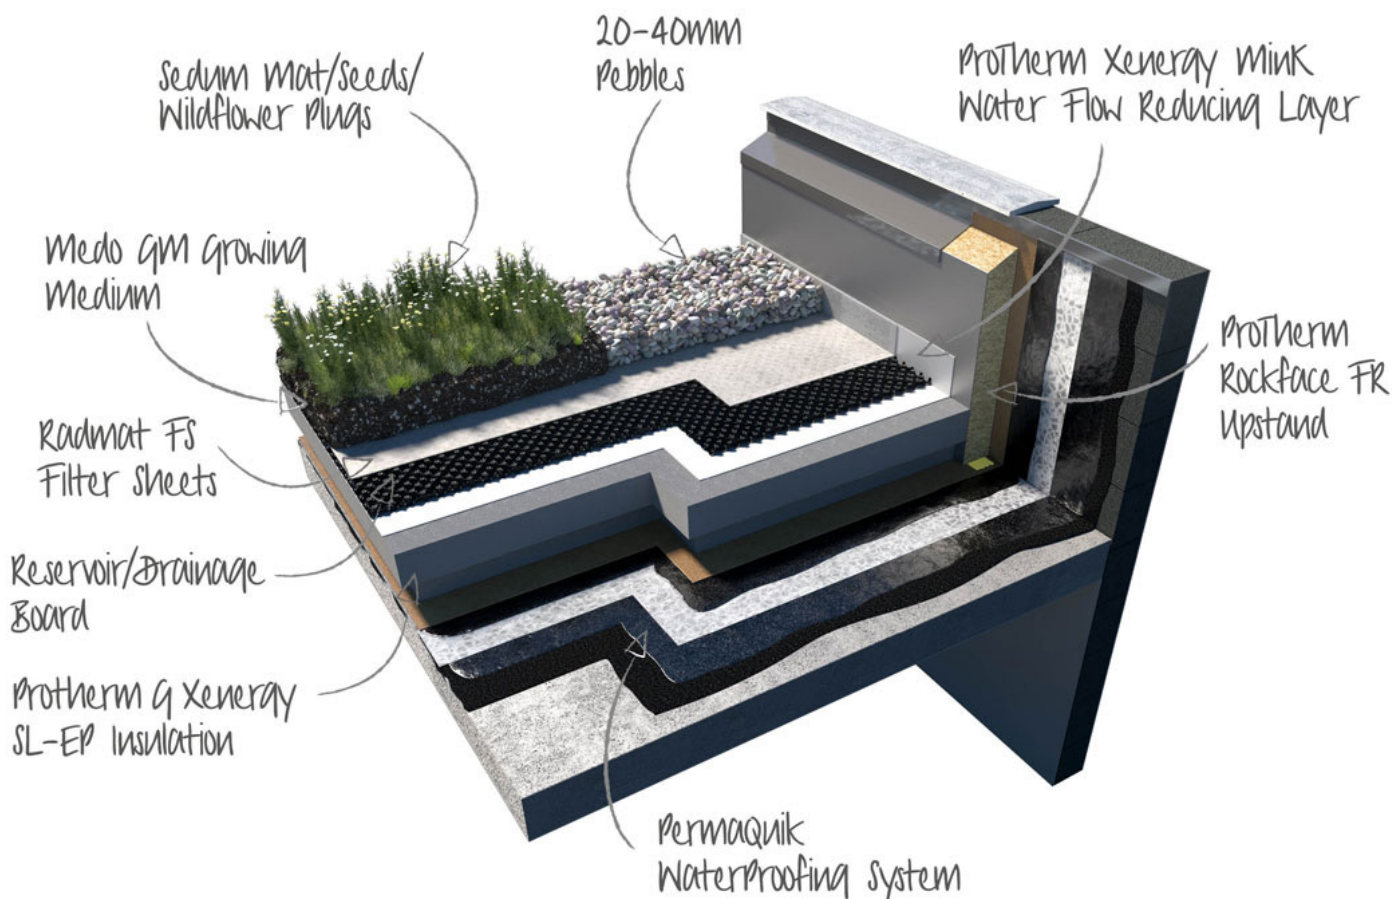

The Living Green Roof System

MedO is a green roof system that utilises established green roofing technologies in a simple and straightforward way. A variety of green roof solutions can be created; from low maintenance sedum matting and wildflower meadows to landscaped roof gardens with lawns, shrubs and water features.

MedO green roofing systems can transform both new and existing roofs into lush, vibrant, biodiverse environments that protect your roof membrane. The decline of many species of wildflower and insects has accelerated with the decrease of natural habitats – the recent reduction in the bee population is said to be one such casualty. Installing a green roof is an ideal opportunity to create conditions for natural wild flower plants and increase biodiversity, as well as protecting and prolonging the life of your roof membrane. Radmat provide pre-grown sedum matting, wildflower seed mixes and more conventional plug plants varieties.

To eliminate the risk of the MedO living green roof system not being designed to complement the waterproofing system, and to eliminate warranty risk or split liability, MedO is designed to be installed on our PermaQuik, ParaFlex FD or EshaFlex waterproofing systems, which are BBA Certified for zero falls applications. For project specific information, specification and design support please contact Radmat using any of the means shown on the back page.