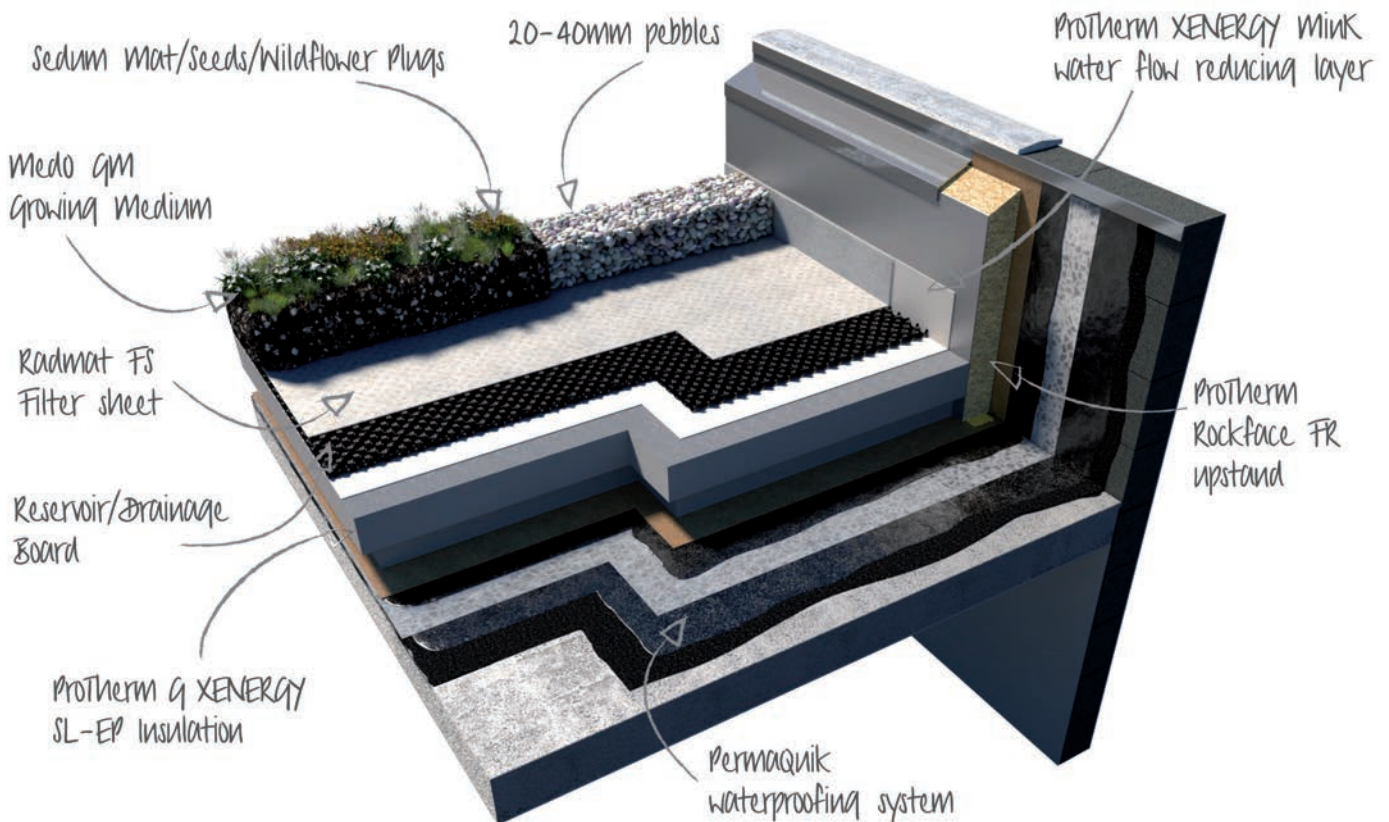

The Living Green Roof System

MedO is a green roof system that utilises established green roofing technologies in a simple and straightforward way. A variety of green roof solutions can be created; from low maintenance sedum matting and wildflower meadows to landscaped roof gardens with lawns, shrubs and water features.

MedO green roofing systems can transform both new and existing roofs into lush, vibrant, biodiverse environments that protect your roof membrane. The decline of many species of wildflower and insects has accelerated with the decrease of natural habitats – the recent reduction in the bee population is said to be one such casualty. Installing a green roof is an ideal opportunity to create conditions for natural wild flower plants and increase biodiversity, as well as protecting and prolonging the life of your roof membrane. Radmat provide pre-grown sedum matting, wildflower seed mixes and more conventional plug plants varieties.

To eliminate the risk of the MedO living green roof system not being designed to complement the waterproofing system, and to eliminate warranty risk or split liability, MedO is designed to be installed on our PermaQuik, ParaFlex FD or EshaFlex waterproofing systems, which are BBA Certified for zero falls applications. For project specific information, specification and design support please contact Radmat using any of the means shown on the back page.